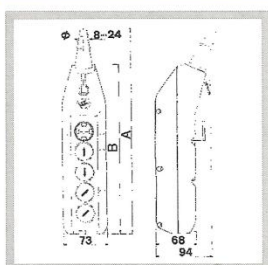

	N° PUSH BUTTONS	DESCRIPTION	CODE	WEIGHT gr	
	4+1	For single-speed motor control 4 mechanically interlocked between pairs + n° 1 emergency stop EN ISO 13850 mushroom Ø 30 turn to release	PL05	560	
	4+1	For two-speeds motor control ▶▶ 4 mechanically interlocked between pairs + n° 1 emergency stop EN ISO 13850 mushroom Ø 30 turn to release		N° of 2 speeds movements	
				2	PL05D2
			4	PL05D4	620
	6+1	For single-speed motor control 6 mechanically interlocked between pairs + n° 1 emergency stop EN ISO 13850 mushroom Ø 30 turn to release	PL07	740	
	6+1	For two-speeds motor control ▶▶ 6 mechanically interlocked between pairs + n° 1 emergency stop EN ISO 13850 mushroom Ø 30 turn to release		N° of 2 speeds movements	
				2	PL07D2
			4	PL07D4	800
		6	PL07D6	830	
	6+2	For single-speed motor control 6 mechanically interlocked between pairs + 1 start/allarm + 1 emergency stop EN ISO 13850 mushroom Ø 30 turn to release	PL08	830	
	6+2	For two-speeds motor control ▶▶ 6 mechanically interlocked between pairs + 1 start/allarm + 1 emergency stop EN ISO 13850 mushroom Ø 30 turn to release		N° of 2 speeds movements	
				2	PL08D2
			4	PL08D4	890
		6	PL08D6	920	
	8+2	For single-speed motor control 8 mechanically interlocked between pairs + 1 start/allarm + 1 emergency stop EN ISO 13850 mushroom Ø 30 turn to release	PL10	990	
	10+2	For single-speed motor control 10 mechanically interlocked between pairs + 1 start/allarm + 1 emergency stop EN ISO 13850 mushroom Ø 30 turn to release	PL12	1.140	

### DIMENSIONS

N° PUSH BUTTONS	CODE	Amm	Bmm
5	PL05	345	288
7	PL07	495	358
8	PL08	530	393
10	PL10	640	463
12	PL12	710	533

For the push buttons designation and symbols please see pag. 20-21

Push buttons colours: